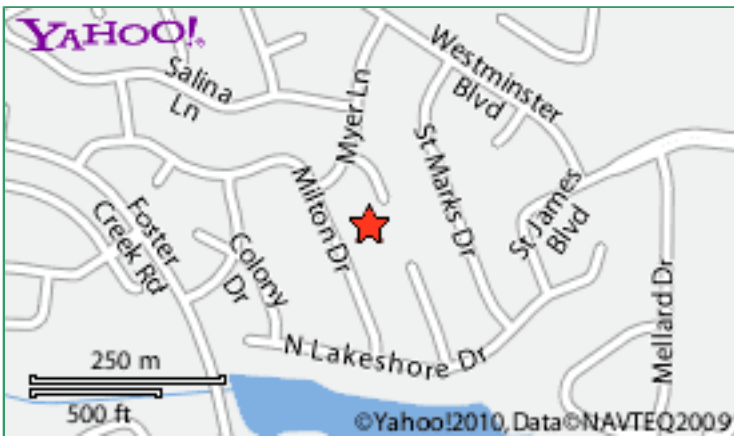

### Sonrise Christian Church

**102 Myers Rd**

**Goose Creek, SC 29445**

**(843) 821-1961**

**Website: N/A**

**E-Mail: N/A**

## Map